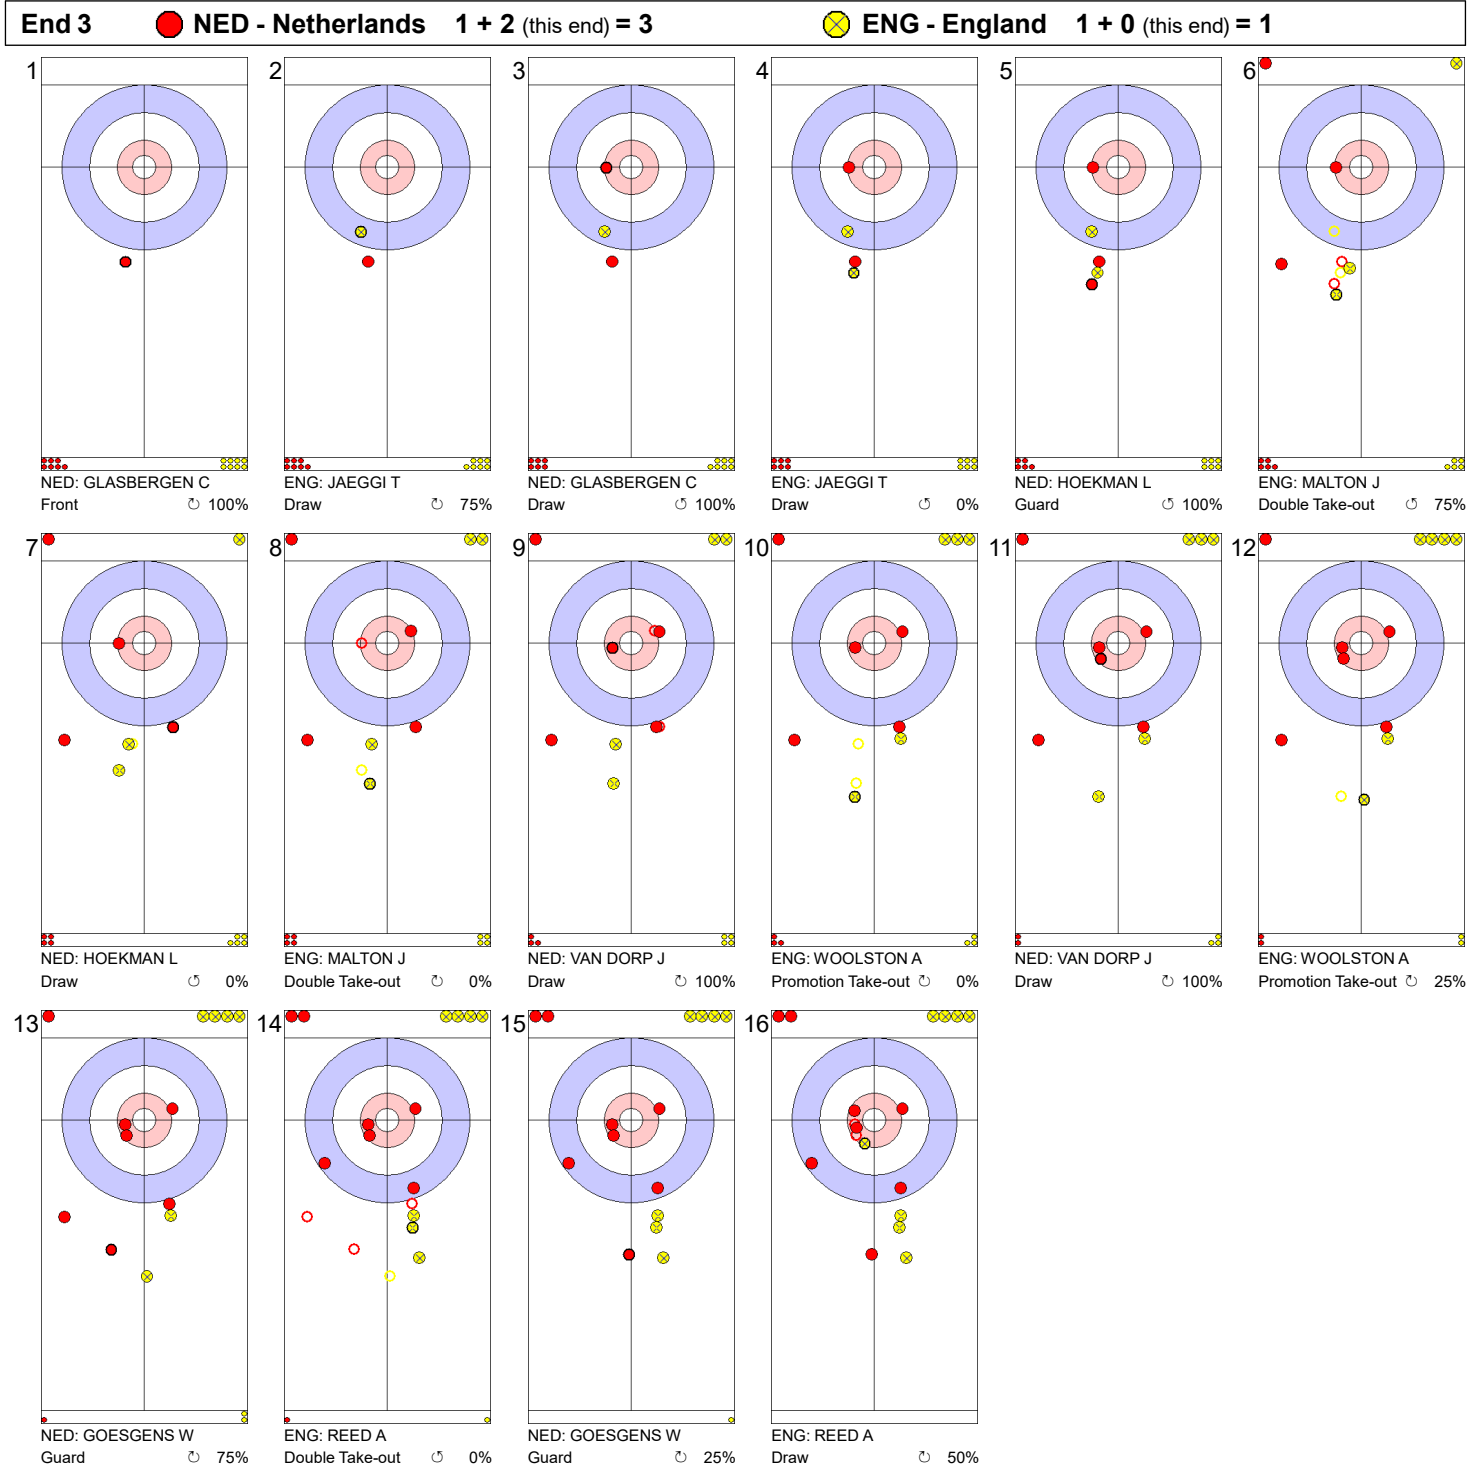

Game - Shot by Shot

Legend:

⌚ Clockwise ⌚ Counter-clockwise - Not considered

Game - Shot by Shot

Legend:
 ⌚ Clockwise ⌚ Counter-clockwise - Not considered

Game - Shot by Shot

Legend:
 ↻ Clockwise ↺ Counter-clockwise - Not considered

Game - Shot by Shot

Legend:
 ⌚ Clockwise ⌚ Counter-clockwise - Not considered

Game - Shot by Shot

Legend:
 Clockwise Counter-clockwise - Not considered

Game - Shot by Shot

Legend:
 ⌚ Clockwise ⌚ Counter-clockwise - Not considered

Game - Shot by Shot

End 7 ● NED - Netherlands 5 + 0 (this end) = 5 ● ENG - England 3 + 2 (this end) = 5

Legend:
↻ Clockwise ↻ Counter-clockwise - Not considered

Game - Shot by Shot

Legend:
 ↻ Clockwise ↺ Counter-clockwise - Not considered

Game - Shot by Shot

Legend:
 ↻ Clockwise ↺ Counter-clockwise - Not considered