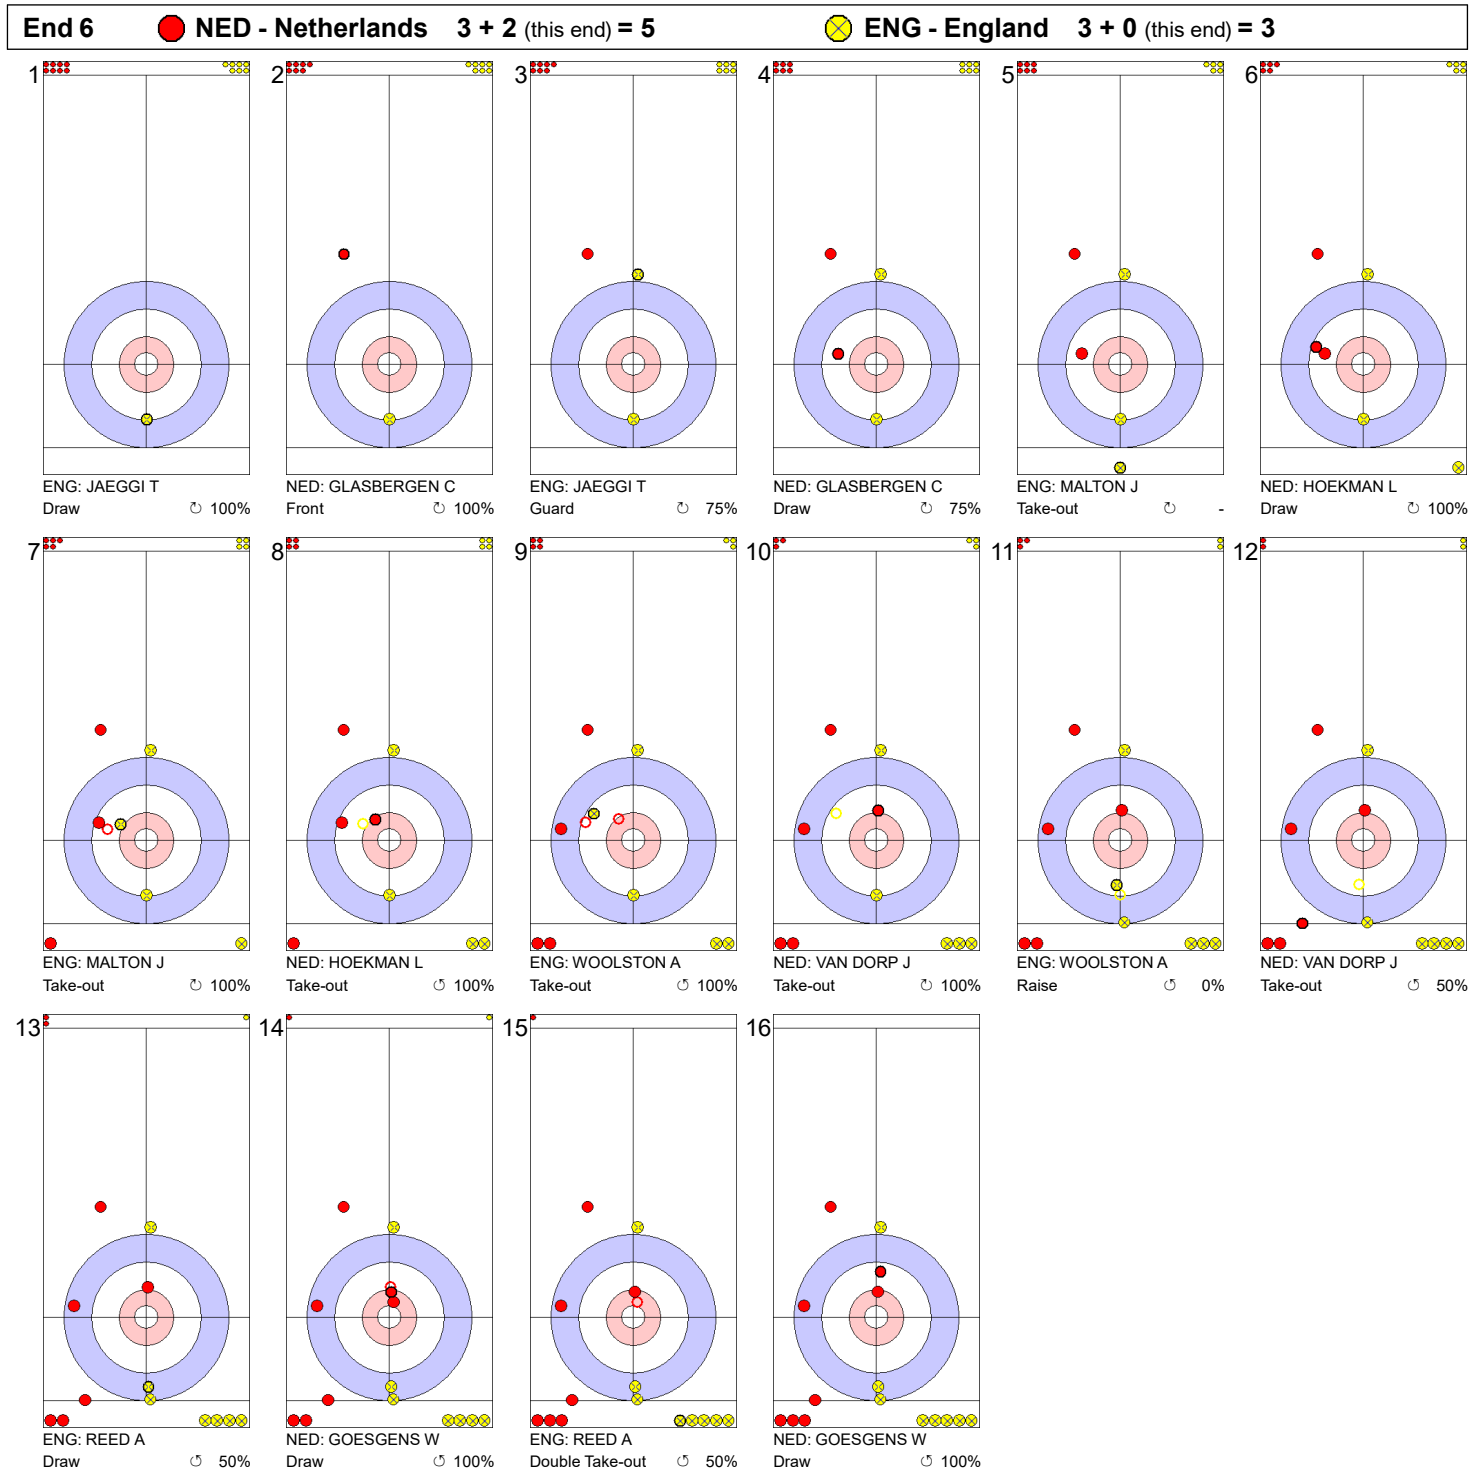

Game - Shot by Shot

Legend:

⌚ Clockwise ⌚ Counter-clockwise - Not considered

Game - Shot by Shot

Legend:
 ⌚ Clockwise ⌚ Counter-clockwise - Not considered

Game - Shot by Shot

Legend:
 ↻ Clockwise ↺ Counter-clockwise - Not considered

Game - Shot by Shot

Legend:
 ⌚ Clockwise ⌚ Counter-clockwise - Not considered

Game - Shot by Shot

Legend:
 Clockwise Counter-clockwise - Not considered

Game - Shot by Shot

Legend:
 ⌚ Clockwise ⌚ Counter-clockwise - Not considered

Game - Shot by Shot

End 7 ● NED - Netherlands 5 + 0 (this end) = 5 ● ENG - England 3 + 2 (this end) = 5

Legend:
↻ Clockwise ↻ Counter-clockwise - Not considered

Game - Shot by Shot

Legend:
 ↻ Clockwise ↺ Counter-clockwise - Not considered

Game - Shot by Shot

Legend:
 ↻ Clockwise ↺ Counter-clockwise - Not considered