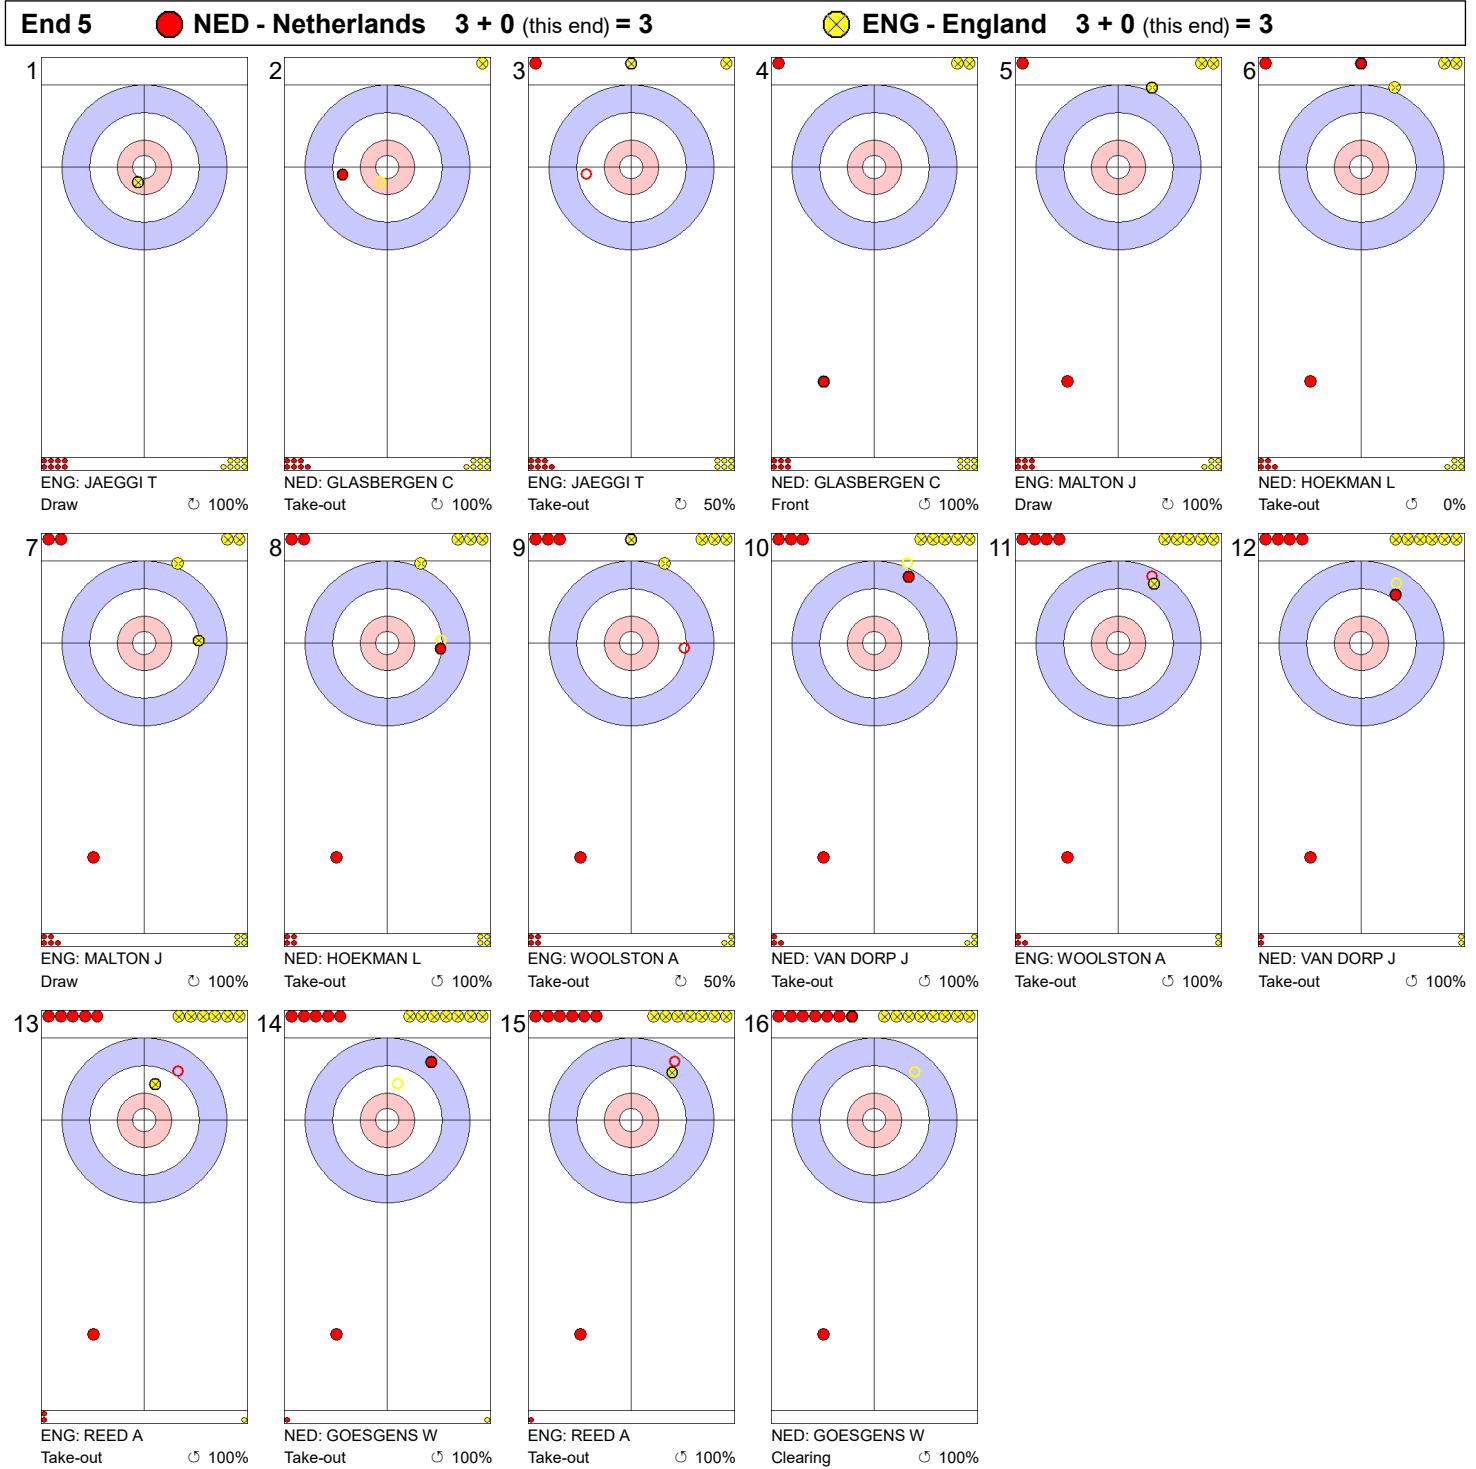

Game - Shot by Shot

Legend:

⌚ Clockwise ⌚ Counter-clockwise - Not considered

Game - Shot by Shot

Legend:
 ⌚ Clockwise ⌚ Counter-clockwise - Not considered

Game - Shot by Shot

Legend:
 ↻ Clockwise ↺ Counter-clockwise - Not considered

Game - Shot by Shot

Legend:
 ⌚ Clockwise ⌚ Counter-clockwise - Not considered

Game - Shot by Shot

Legend:
 Clockwise Counter-clockwise - Not considered

Game - Shot by Shot

Legend:
 ⌚ Clockwise ⌚ Counter-clockwise - Not considered

Game - Shot by Shot

End 7 ● NED - Netherlands 5 + 0 (this end) = 5 ● ENG - England 3 + 2 (this end) = 5

Legend:
↻ Clockwise ↻ Counter-clockwise - Not considered

Game - Shot by Shot

Legend:
 ↻ Clockwise ↺ Counter-clockwise - Not considered

Game - Shot by Shot

Legend:
 ↻ Clockwise ↺ Counter-clockwise - Not considered